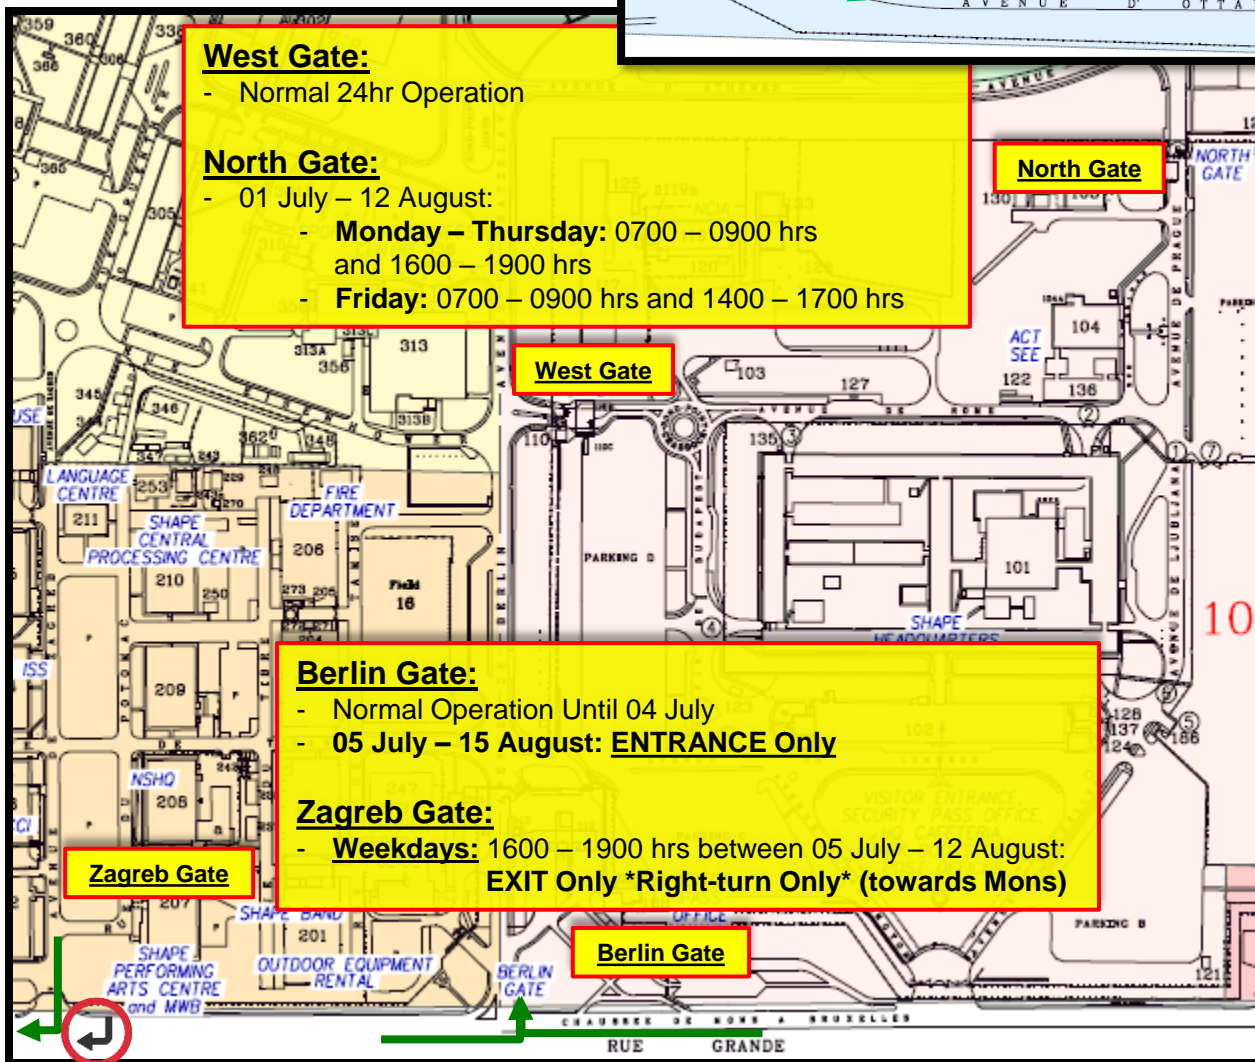

Zagreb Gate

Berlin Gate

THE INTERNATIONAL MILITARY POLICE AND SHAPE FEDERAL POLICE – WORKING IN PARTNERSHIP WITH YOU...
FIND US ON THE WEB...

www.shape2day.com

By Phone: Commercial 065445379 SHAPE extension 5379
Emergency Only ext. 3333