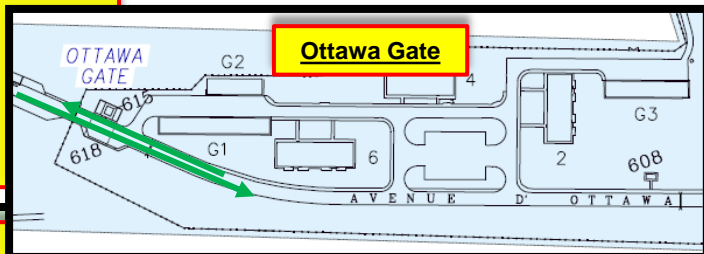

### Ottawa Gate:

- 01 July: **0700 – 0900 hrs** and **1400 – 1700 hrs**
- 04 July: **0700 – 0900 hrs** and **1600 – 1900 hrs**
- **05 July – 15 August: 24hr Operation**  
(Inbound & Outbound)